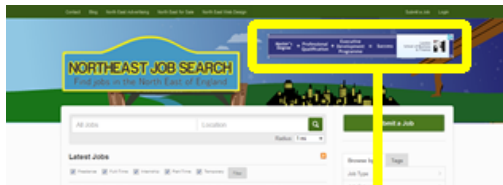

Banner Placements

For banner placements on the North East Network please see the website screenshots below:

North East Business Links
Size: 250 x 125 pixels

Sponsored Links
Size: 468 x 60 pixels

Premium Banner
Size: 468 x 60 pixels

Sponsored Links
Size: 468 x 60 pixels