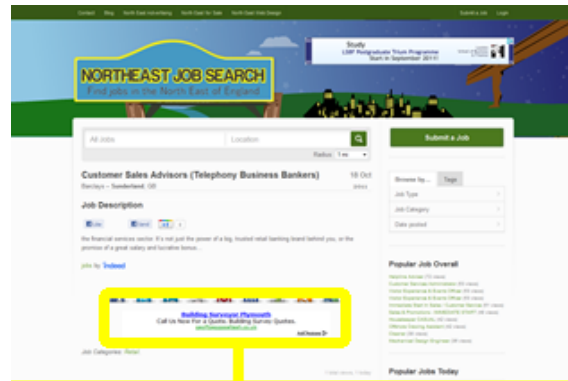

Banner Placements

For banner placements on the North East Network please see the website screenshots below:

North East Business Links
Size: 250 x 125 pixels

Sponsored Links
Size: 468 x 60 pixels

Premium Banner
Size: 468 x 60 pixels

Sponsored Links
Size: 468 x 60 pixels